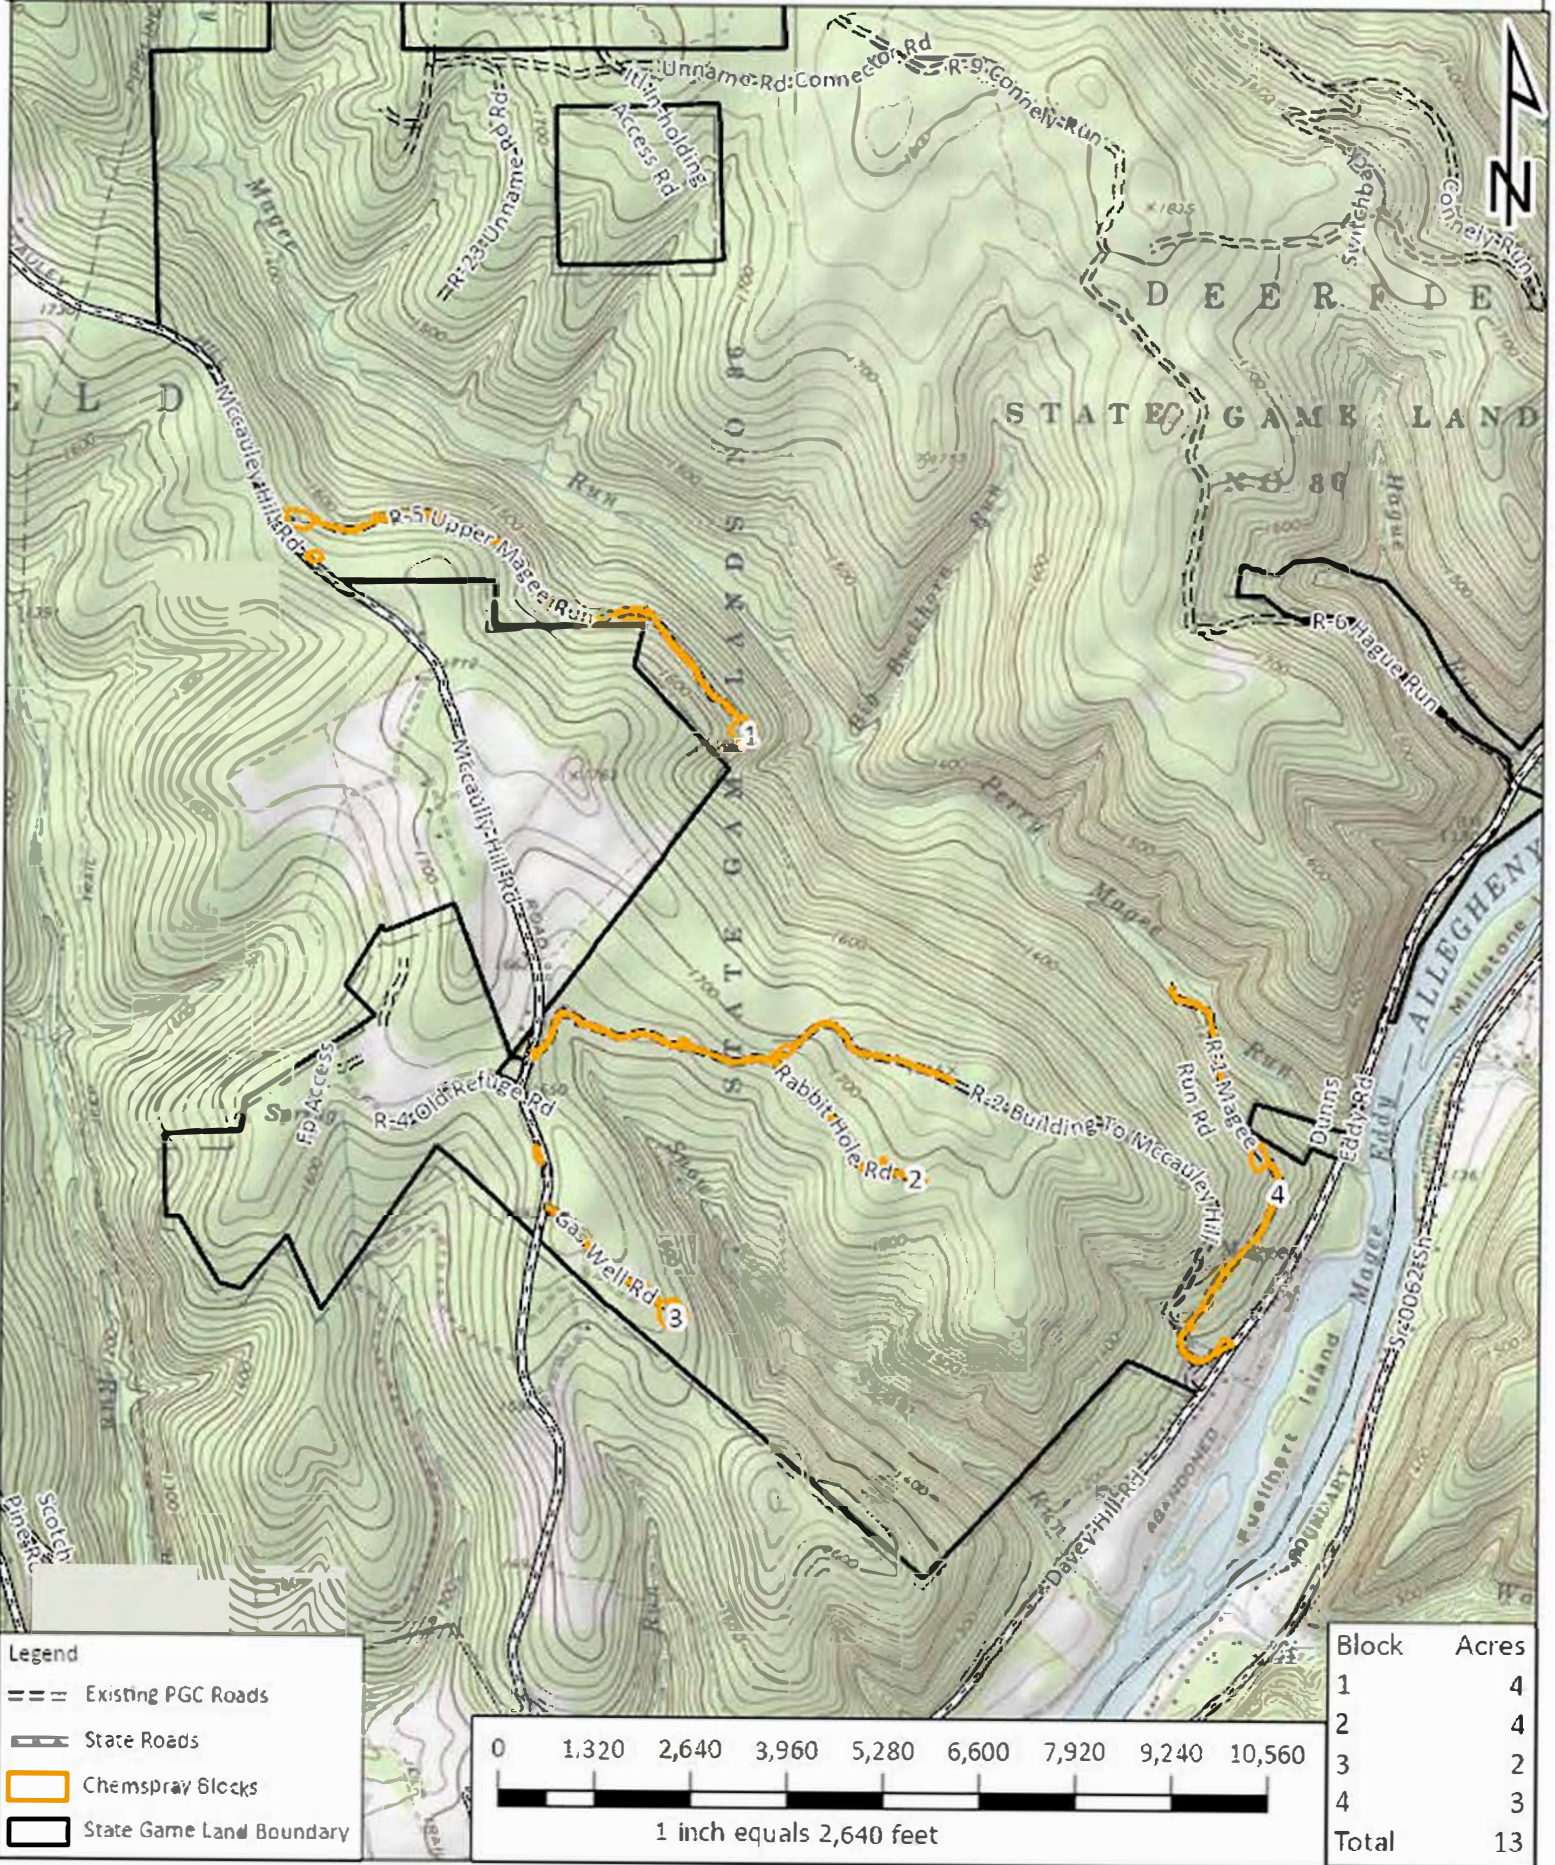

SGL: 086
County(s): Warren
Township(s): Brokenstraw, Deerfield
Created by: IJoshua

Location Map

SGL 086 Spring Hand

Application 2023

Legend

- Chemspray Blocks
- State Game Land Boundary

SGL: 096
County(s): Crawford ,Venango
Township(s): Jackson ,Plum ,Oakland ,Troy
Created by: IJoshua

Location Map

Balas 096202304

SGL: 086

County(s): Warren

Township(s): Deerfield

Created by: IJoshua

SGL 86 Hand Application Spring 2023 Map 1 of 1

Legend

- == Existing PGC Roads
- == State Roads
- Orange outline Chemspray Blocks
- Thick black outline State Game Land Boundary

Block	Acres
1	4
2	4
3	2
4	3
Total	13

SGL: 086
County(s): Warren
Township(s): Deerfield
Created by: ljoshua

Location Map

SGL 086 Hand App

Spring 2023