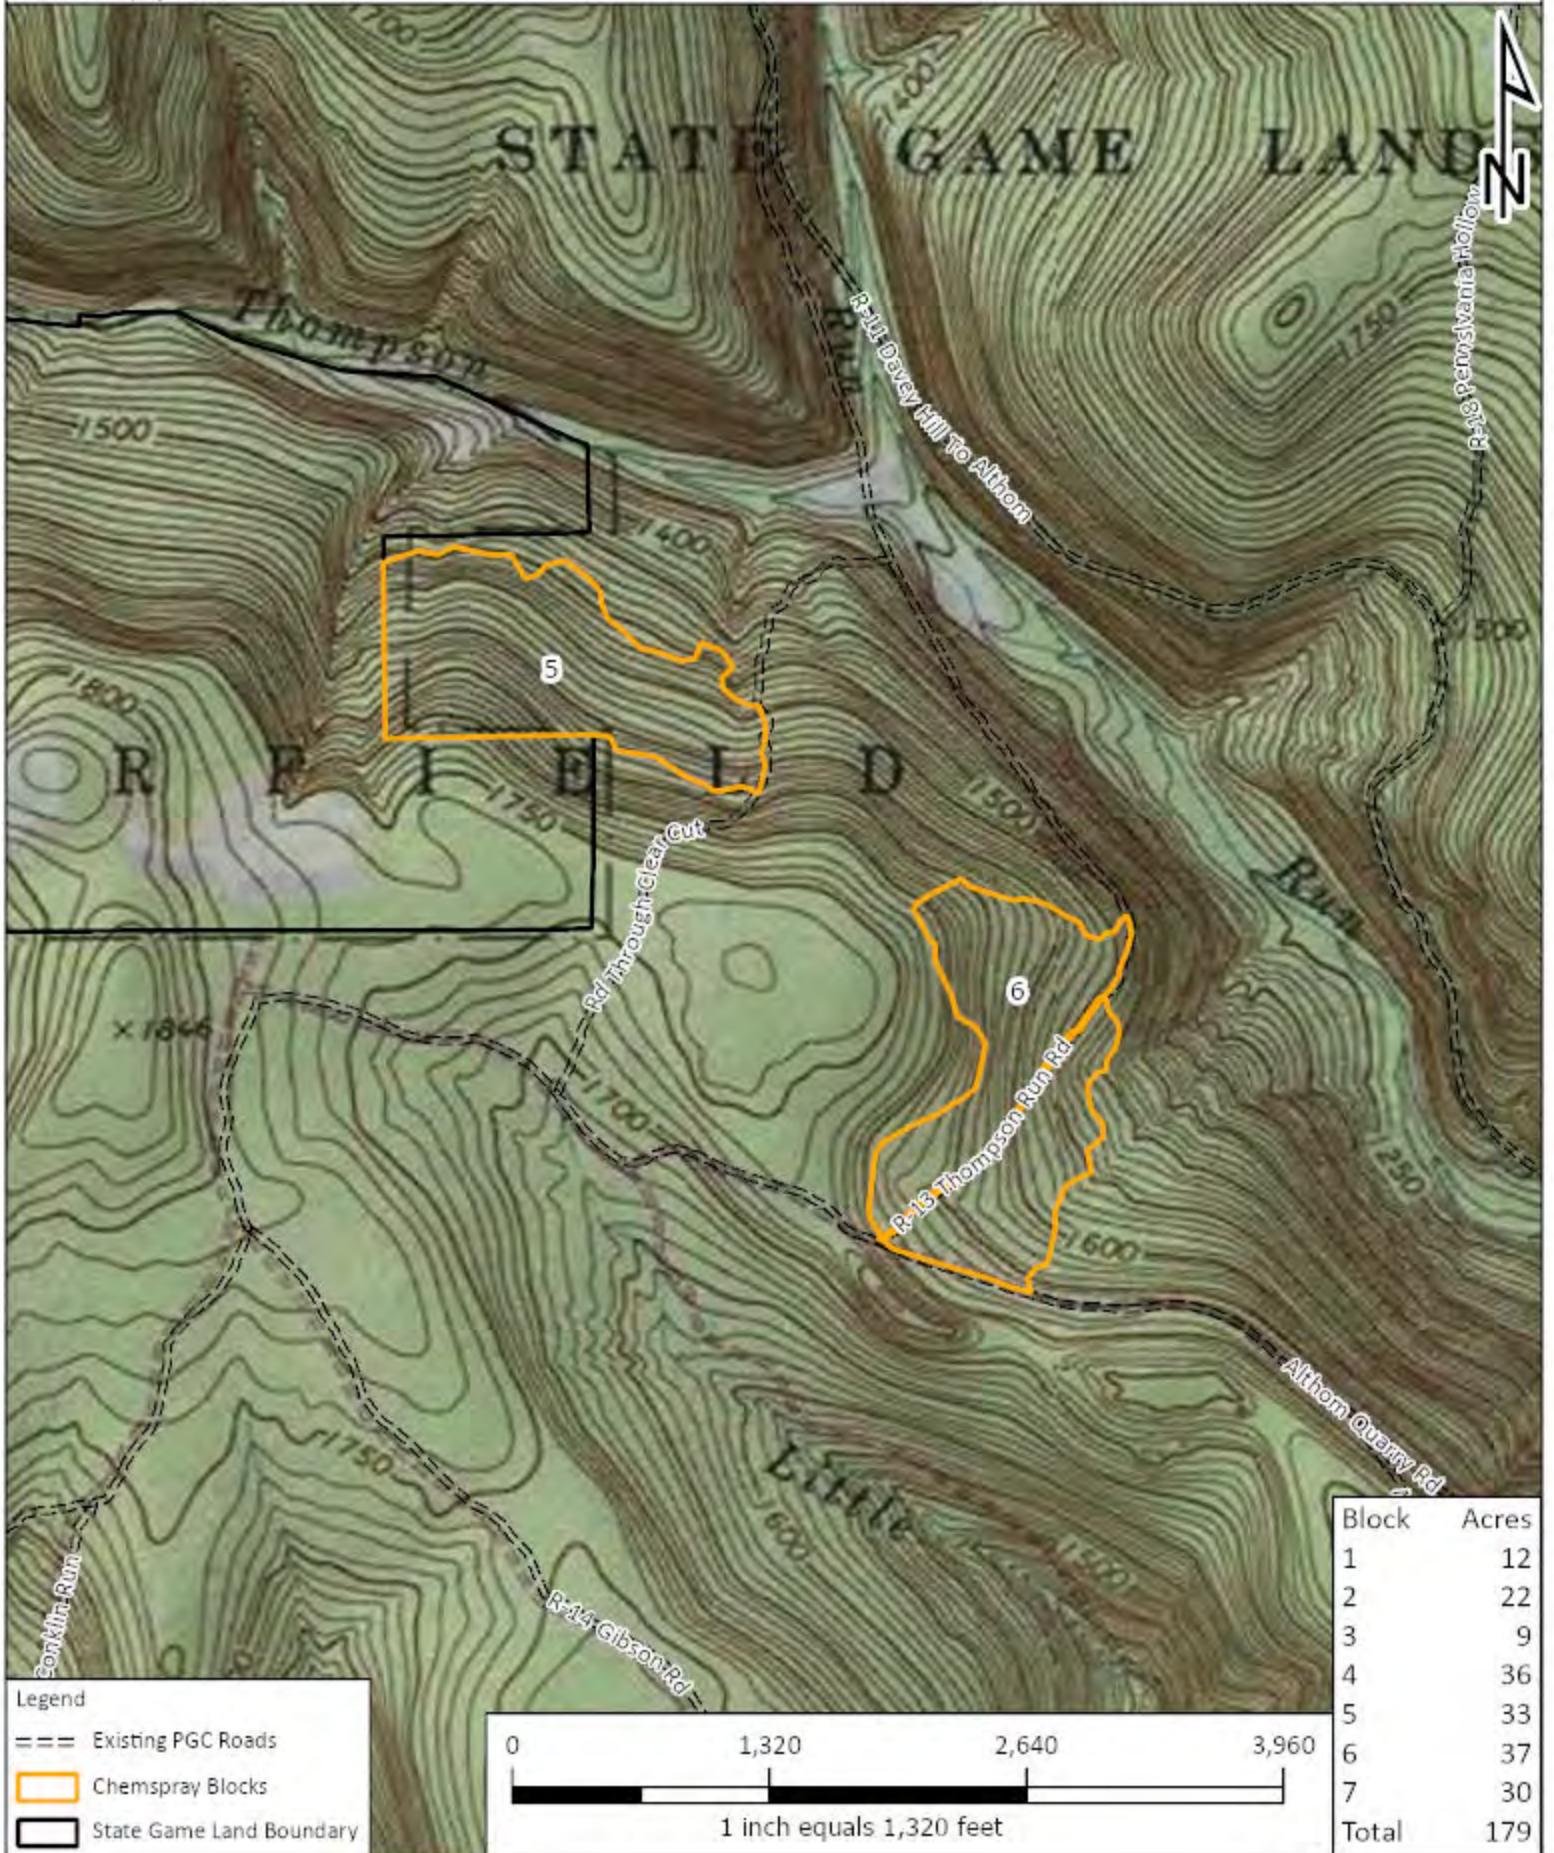

Created by: l Joshua

Block	Acres
1	12
2	22
3	9
4	36
5	33
6	37
7	30
Total	179

Legend

- == Existing PGC Roads
- Chemspray Blocks
- State Game Land Boundary