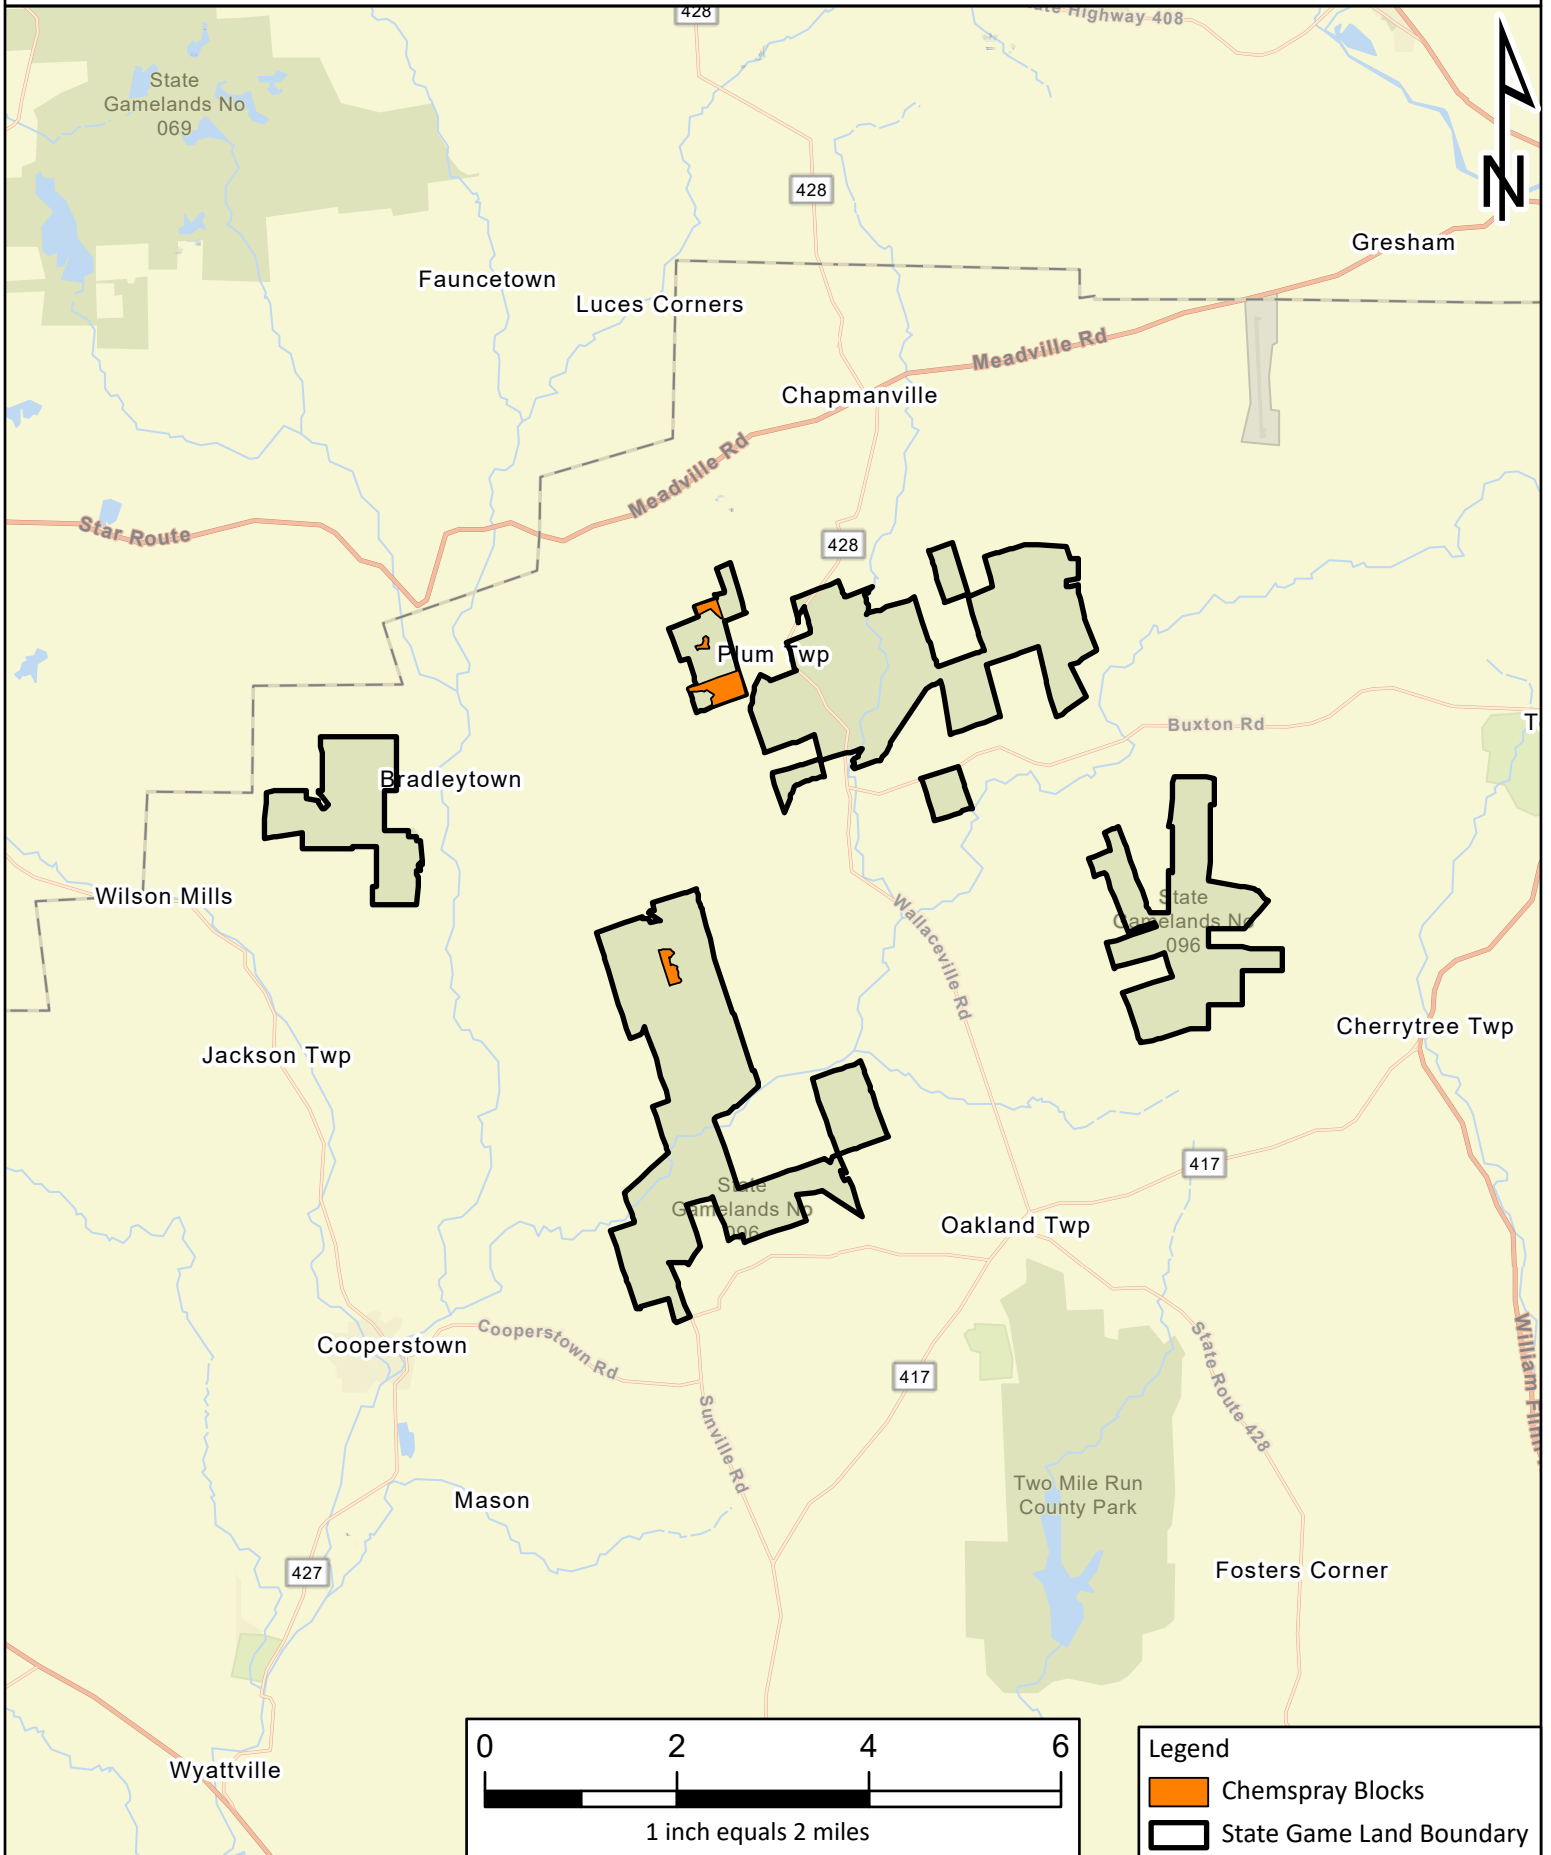

SGL: 086
County(s): Warren
Township(s): Brokenstraw, Deerfield
Created by: IJoshua

Location Map

SGL 086 Spring Hand

Application 2023

Legend

- Chemspray Blocks
- State Game Land Boundary

SGL: 096
County(s): Crawford ,Venango
Township(s): Jackson ,Plum ,Oakland ,Troy
Created by: IJoshua

Project Map

Balas- 3A Hand Spray

Map 2 of 2

Legend	
==	Existing PGC Roads
---	State Roads
Orange outline	Chemspray Blocks
Black outline	State Game Land Boundary

Block	Acres
1	10
2	4
3	39
4	16
Total	69

SGL: 96
County(s): Crawford ,Venango
Township(s): Jackson ,Plum ,Oakland ,Troy
Created by: IJoshua

Location Map

Balas 096202304

SGL: 086

County(s): Warren

Township(s): Deerfield

Created by: IJoshua

SGL 86 Hand Application Spring 2023 Map 1 of 1

Legend

- == Existing PGC Roads
- == State Roads
- Orange outline Chemspray Blocks
- Thick black outline State Game Land Boundary

Block	Acres
1	4
2	4
3	2
4	3
Total	13

SGL: 086
County(s): Warren
Township(s): Deerfield
Created by: ljoshua