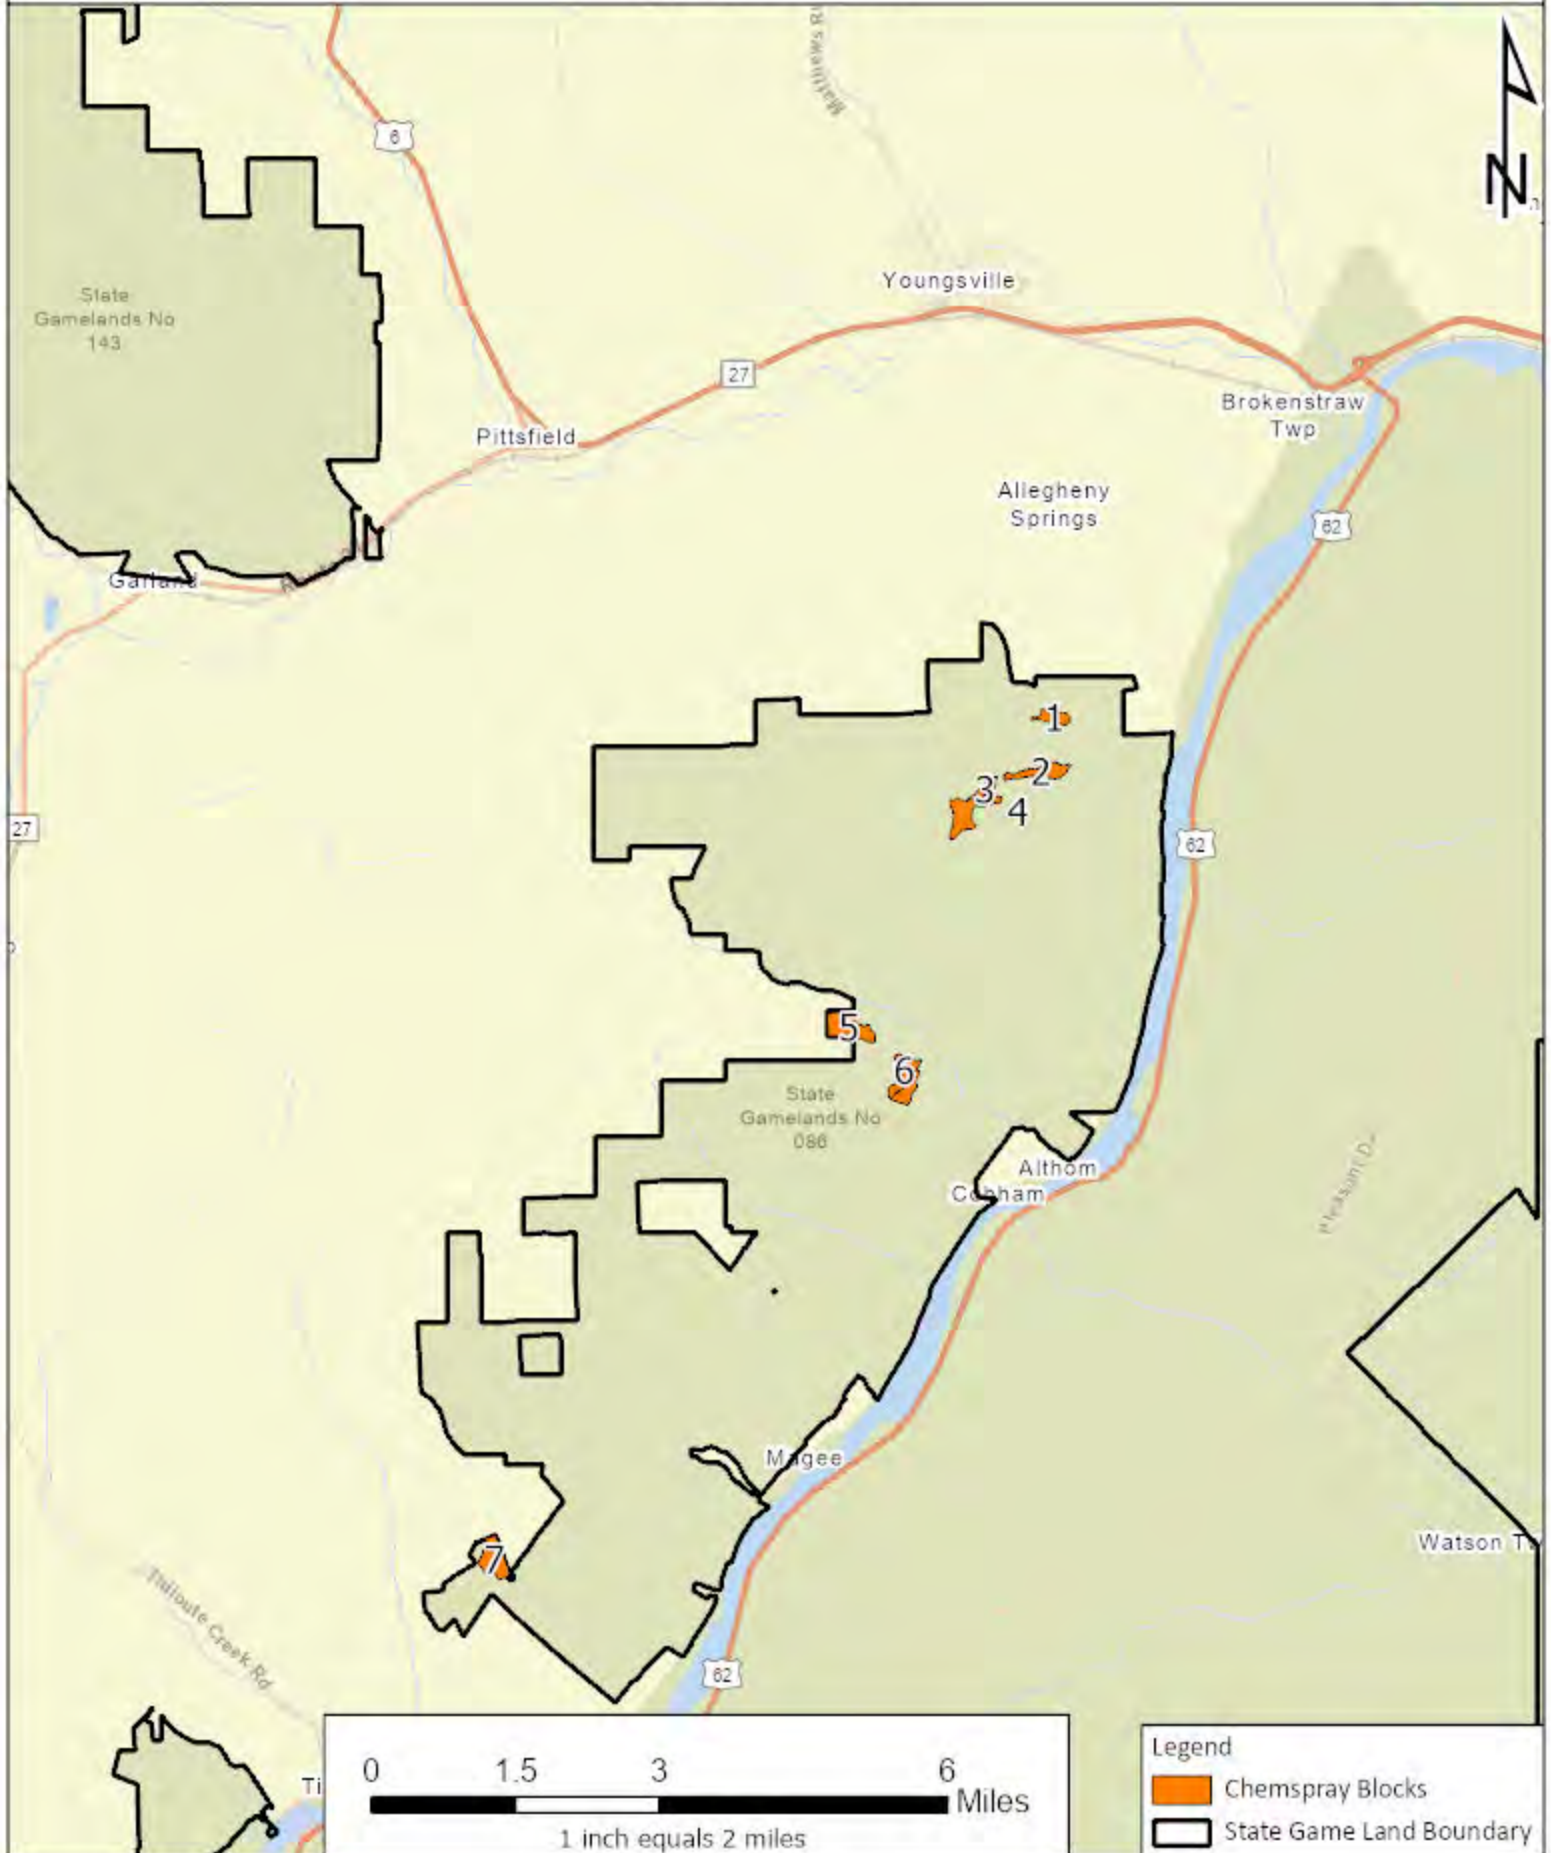

Legend

- == Existing PGC Roads
- Chemspray Blocks
- State Game Land Boundary

Created by: l Joshua

Legend

- === Existing PGC Roads
- State Roads
- Orange Outline Chemspray Blocks
- Black Outline State Game Land Boundary

SGL: 086
County(s): Warren
Township(s): Brokenstraw, Deerfield
Created by: IJoshua

Location Map

SGL 086 Spring Hand

Application 2023

Legend

- Chemspray Blocks
- State Game Land Boundary

SGL: 096
County(s): Crawford ,Venango
Township(s): Jackson ,Plum ,Oakland ,Troy
Created by: IJoshua

Project Map

Balas- 3A Hand Spray

Map 1 of 2

Legend

- === Existing PGC Roads
- == State Roads
- Chemspray Blocks
- State Game Land Boundary

Block	Acres
1	10
2	4
3	39
4	16
Total	69

SGL: 096
County(s): Crawford ,Venango
Township(s): Jackson ,Plum ,Oakland ,Troy
Created by: IJoshua

Location Map

Balas 096202304

SGL: 086

County(s): Warren

Township(s): Deerfield

Created by: IJoshua

SGL 86 Hand Application Spring 2023 Map 1 of 1

Legend