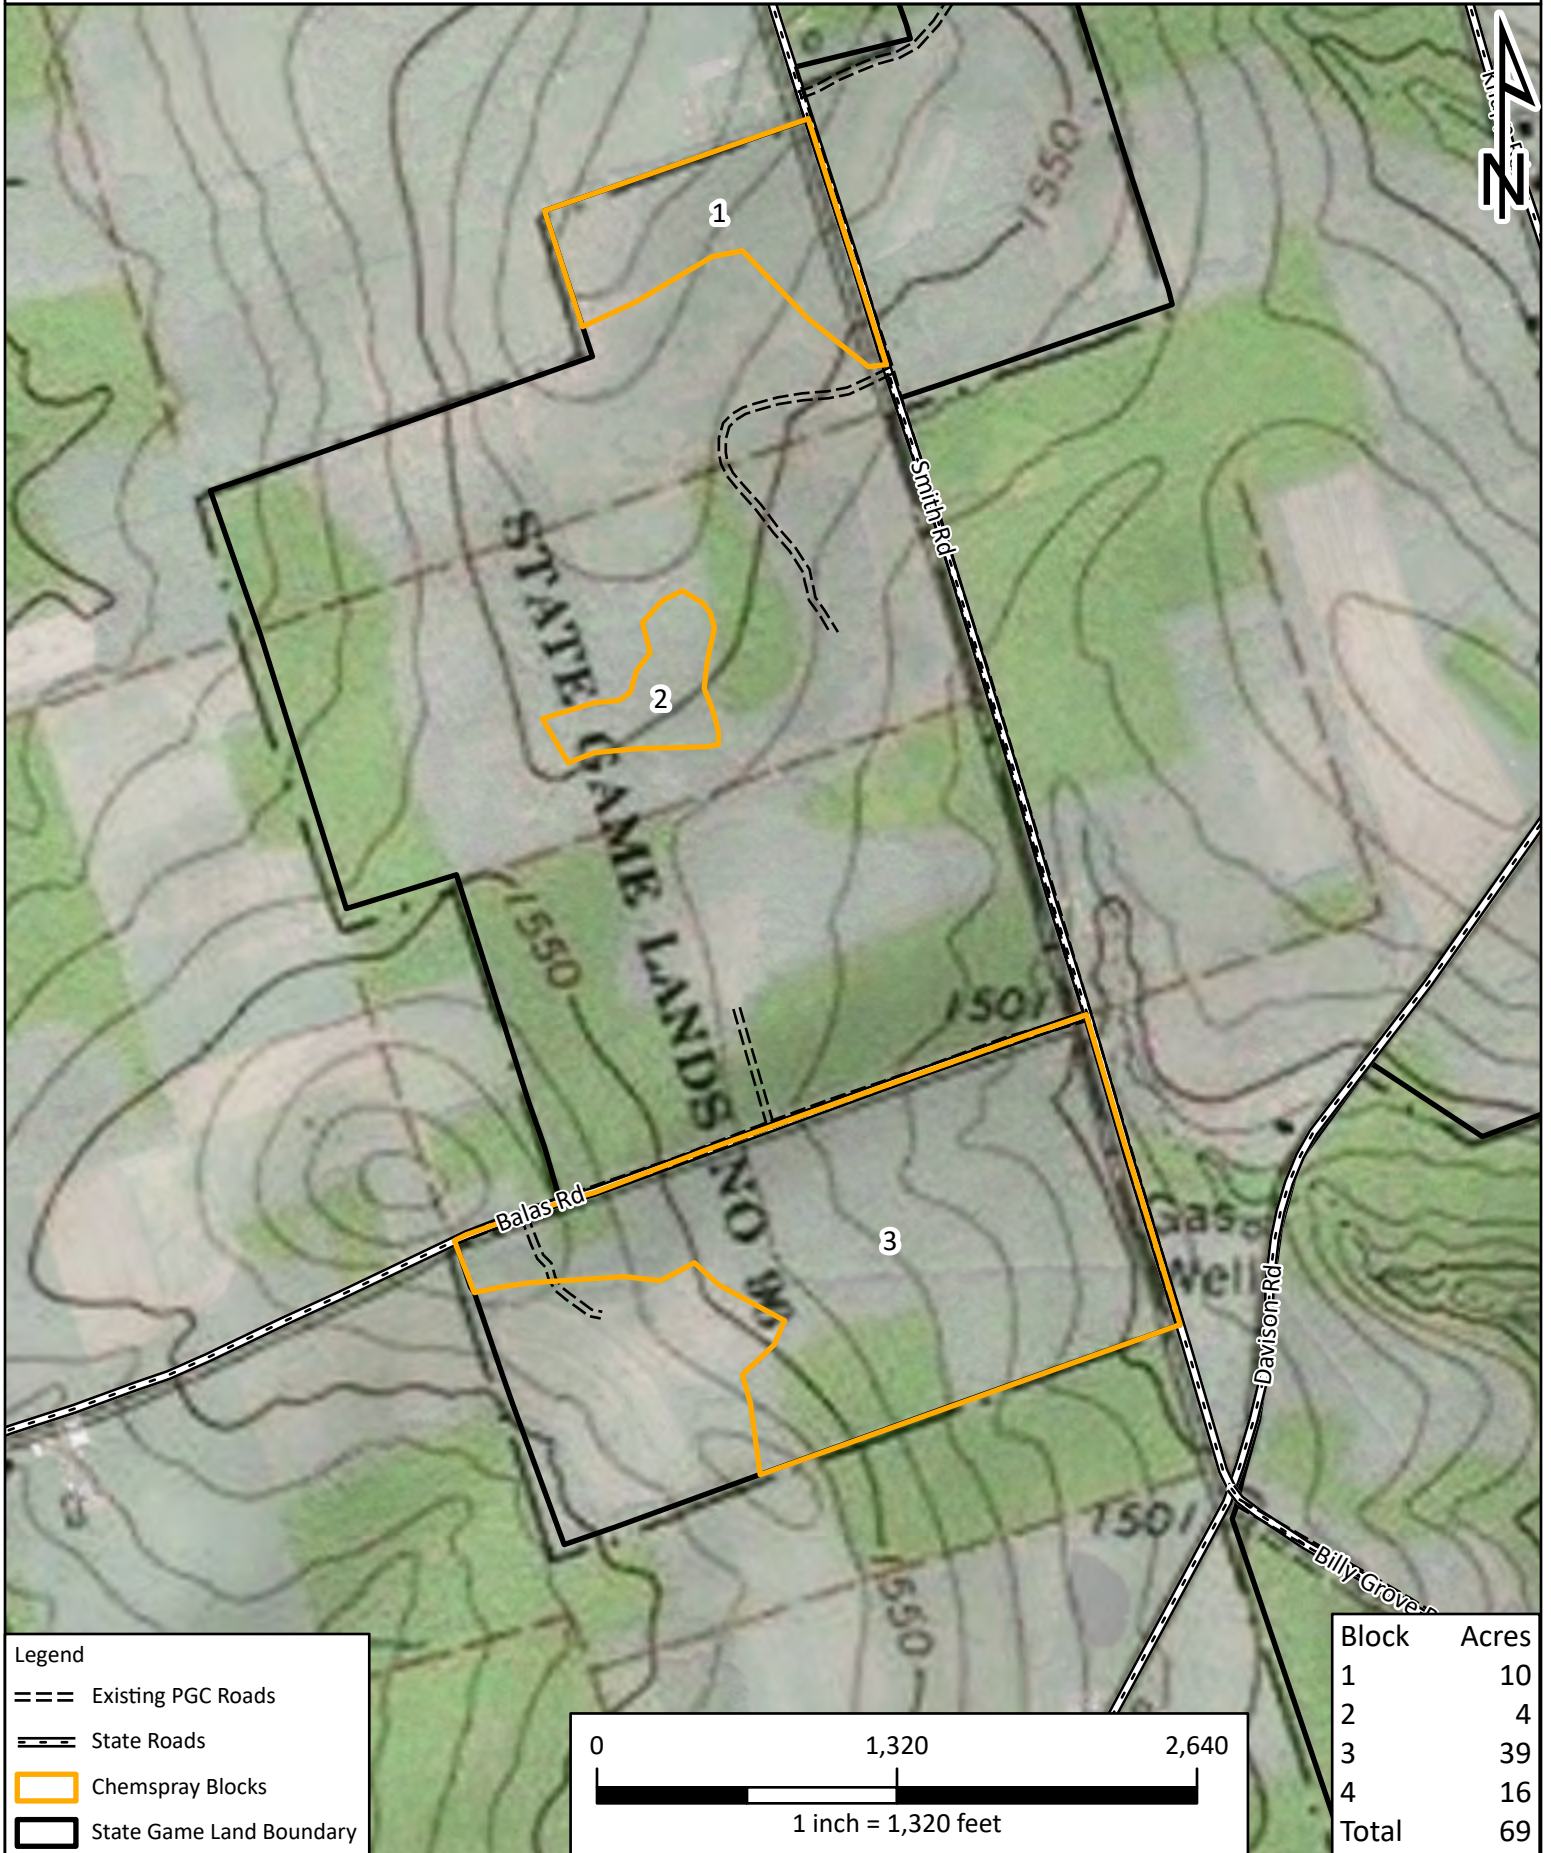

SGL: 086
County(s): Warren
Township(s): Brokenstraw, Deerfield
Created by: IJoshua

Location Map

SGL 086 Spring Hand

Application 2023

Legend

- Chemspray Blocks
- State Game Land Boundary

SGL: 096
County(s): Crawford ,Venango
Township(s): Jackson ,Plum ,Oakland ,Troy
Created by: IJoshua

Project Map

Balas- 3A Hand Spray

Map 1 of 2

Legend

- === Existing PGC Roads
- == State Roads
- Chemspray Blocks
- State Game Land Boundary

Block	Acres
1	10
2	4
3	39
4	16
Total	69

SGL: 096
County(s): Crawford ,Venango
Township(s): Jackson ,Plum ,Oakland ,Troy
Created by: IJoshua

Location Map

Balas 096202304

SGL: 086

County(s): Warren

Township(s): Deerfield

Created by: IJoshua

SGL 86 Hand Application Spring 2023 Map 1 of 1

Legend

- == Existing PGC Roads
- == State Roads
- Orange outline Chemspray Blocks
- Thick black outline State Game Land Boundary

Block	Acres
1	4
2	4
3	2
4	3
Total	13

SGL: 086
County(s): Warren
Township(s): Deerfield
Created by: ljoshua